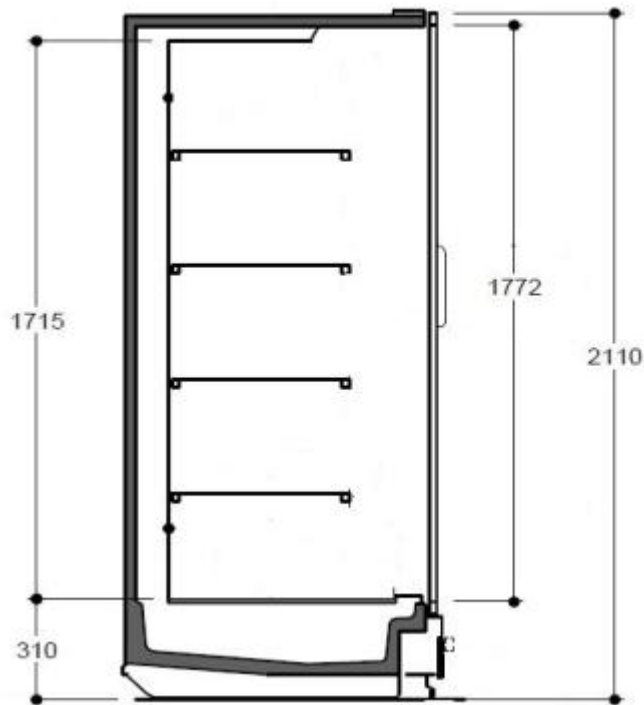

Back to Main Menu

OVERVIEW

Product range

Skyview Plus is Available in

2 **Heights** : H20 (2110 mm) & H22 (2260 mm)

3 **Widths** : Efficia (E), Modular (M) and Volum (V)

4 **Lengths** : 125, 188, 250 and 375 linears

Paper (25, 30, 40, 52mm), Electronic (Pricer, Altierre, Samsung)

* With electric defrost

Back to Main Menu

Three chest depths adapted to your store conditions

VOLUM (1050 mm)

- Maximum storage volum
- Made for hypermarkerts and Hard discount

MODULAR (900 mm)

- Bonnet Névé best seller
- Flexible solution for all kind of store

EFFICIA (750 mm)

- Ideal solution for small and convinience store
- Reduced footprint
- Give more space on your aisles

OVERVIEW

Product range

Two heights depending on your market needs

H20 (2110 mm)

- Optimized for easy loading
- Up to 7 shelves rows
- Full loading capacity (no loading line)

Marketing 04/2017

H22 (2260 mm)

- Bigger volume
- Up to 8 shelves rows
- Full loading capacity (no loading line)