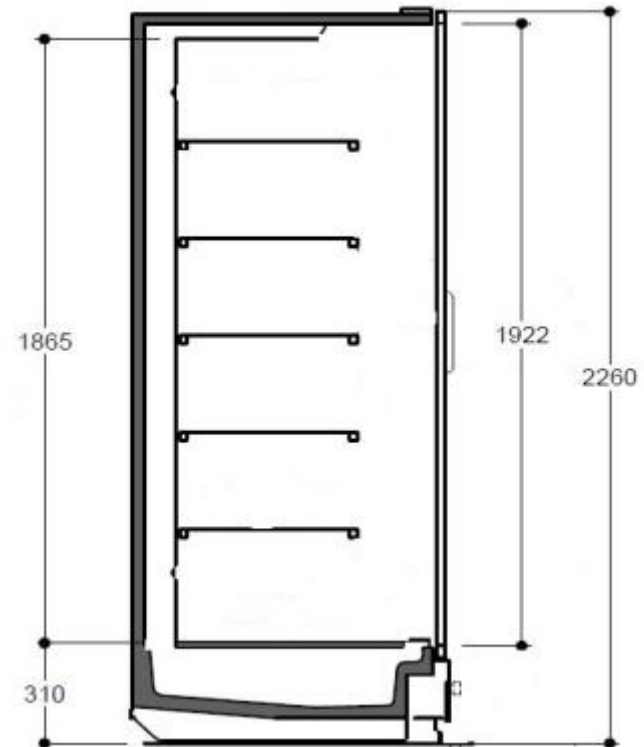

Back to Main Menu

OVERVIEW

Product range

Skyview Plus is Available in

2 **Heights** : H20 (2110 mm) & H22 (2260 mm)

3 **Widths** : Efficia (E), Modular (M) and Volum (V)

4 **Lengths** : 125, 188, 250 and 375 linears

Paper (25, 30, 40, 52mm), Electronic (Pricer, Altierre, Samsung)

* With electric defrost

Back to Main Menu

Three chest depths adapted to your store conditions

VOLUM (1050 mm)

- Maximum storage volum
- Made for hypermarkerts and Hard discount

OVERVIEW

Product range

Two heights depending on your market needs

H20 (2110 mm)

- Optimized for easy loading
- Up to 7 shelves rows
- Full loading capacity (no loading line)

Marketing 04/2017

H22 (2260 mm)

- Bigger volume
- Up to 8 shelves rows
- Full loading capacity (no loading line)