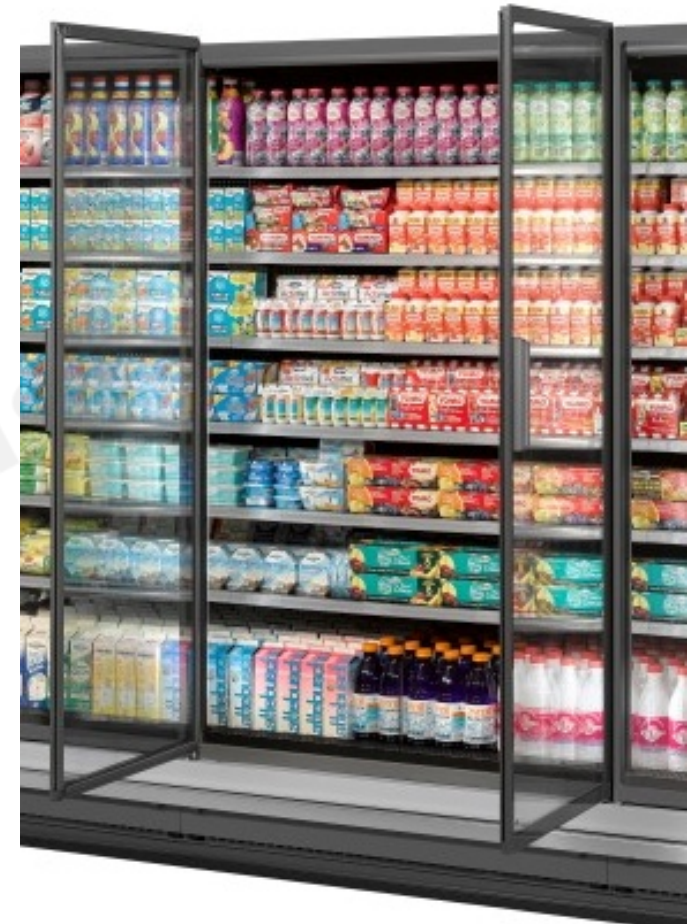

Value execution

*Just what you need,
nothing more :*

- *Same performance*
- *Same loading volume*
- *All purpose aesthetic*

OVERVIEW

Highlights

So many reasons to buy SkyView Plus

- **More merchandising** for the **same price**
- **Less energy consumption** thanks to new Bonnet Névé **Epta Dual Airflow**
- **Better product visibility** with Bonnet Névé **frameless doors**
- **Outstanding High Flux LED** lighting **exclusive** for SkyView Plus cabinets
- **Family Feeling** as the rest of the **SKYEFFECT** range for a **revolution of the shopping experience**
- **Reduction of total cost of ownership** with **optimized materials, smart design** and **user friendly** features

Back to Main Menu

OVERVIEW

Product range

Skyview Plus is Available in

2 **Heights** : H20 (2110 mm) & H22 (2260 mm)

3 **Widths** : Efficia (E), Modular (M) and Volum (V)

4 **Lengths** : 125, 188, 250 and 375 linears

Paper (25, 30, 40, 52mm), Electronic (Pricer, Altierre, Samsung)

* With electric defrost

Back to Main Menu

Three chest depths adapted to your store conditions

VOLUM (1050 mm)

- Maximum storage volum
- Made for hypermarkerts and Hard discount