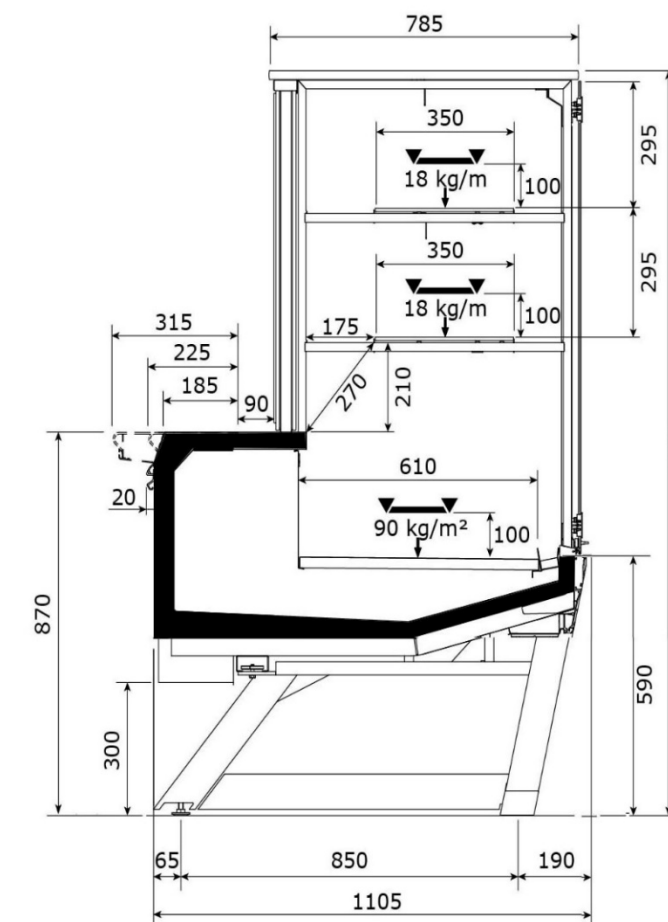

# Abmessungen

## SEITENANSICHT

## 1700 mm Höhe

**DESIGN**

**STUDIO**

**STYLE**

**STYLE Füße**

ZURÜCK ZUR ÜBERSICHT

This information is confidential and was prepared by Epta solely for our internal use. It is not to be relied on by any third party without Epta prior written consent. Marketing 09/2020