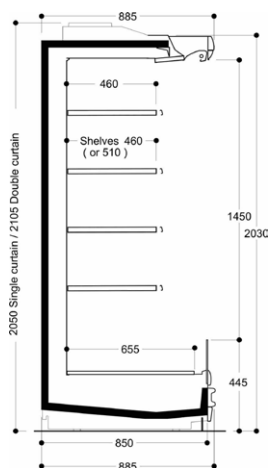

Cross sections

PROXIMA MODULAR - H20