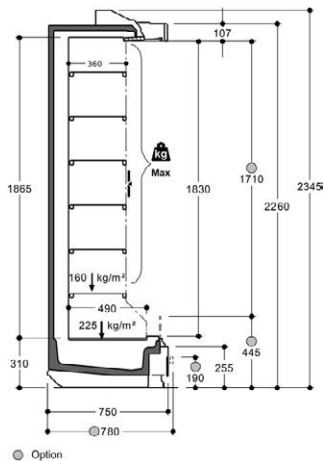

SKYVIEW INTEGRAL WL

SkyEffect

Cross Sections

EFFICIA - H22 OPEN