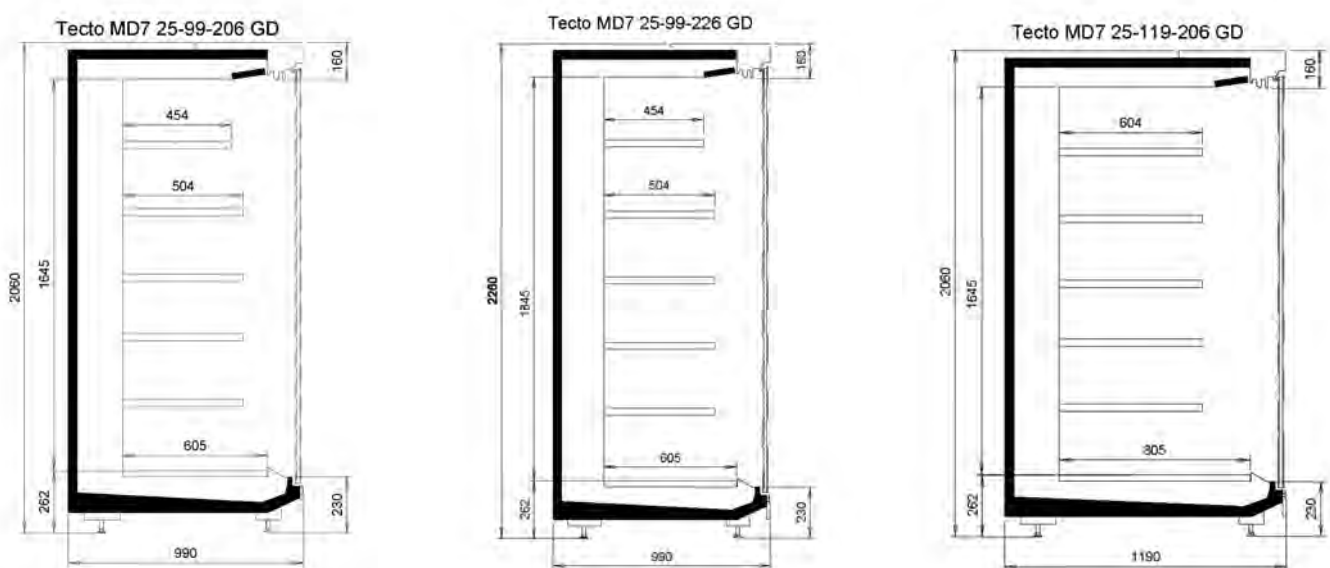

NORDICSTAR MD7

NordicStar

Product categories

Technical features

Product range

External length (mm)	1250, 1875, 2500, 3750, crown ends 1980, 2500
External height (mm)	2055, 2255
External depth (mm)	990, 1190 crown ends 990, 1190
Temperature range (°C)	+0 to +2 and +2 to +4
Refrigerants	R744 (CO2), brine
Energy efficiency class	Open   Doors 

Cross section

NORDICSTAR MD7

NordicStar

Cross section