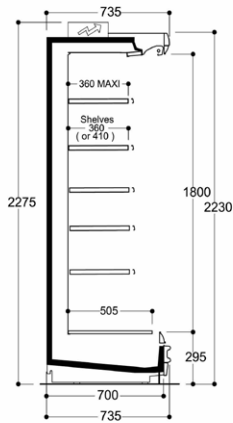

Cross Sections

VISEO EFFICIA - H22