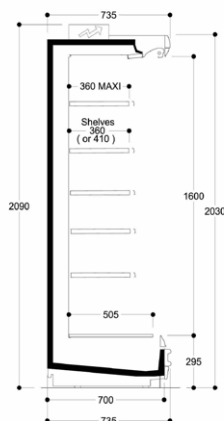

Cross sections

PROXIMA EFFICIA - H20