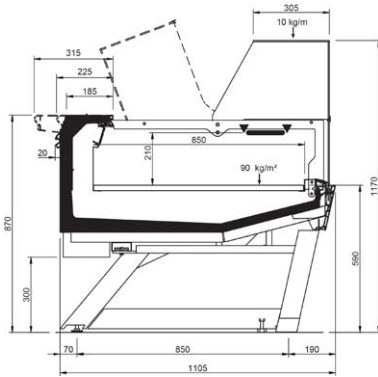

SHAPE M TRAD-LS

Mozaik

Cross Sections

STYLE LEGS