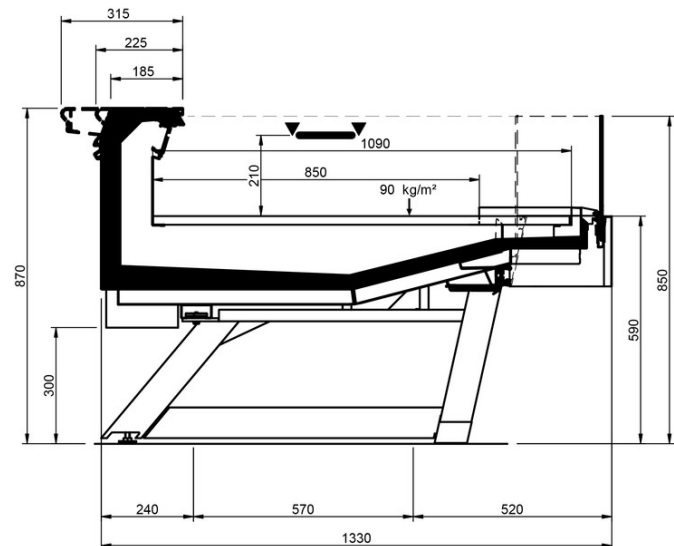

Epta S.p.A. participates in the ECC programme for Refrigerated display cabinets (RDC). Check ongoing validity of certificate online: www.eurovent-certification.com or using: www.certiflash.com

Shape Curve				
Länge mm		937 - ODF	937 - LS-D	937 - DDP
Shape Curve	DESIGN	•	•	•
	STUDIO	•	•	
	STYLE	•	•	

ODF DESIGN

DDP DESIGN

LS-D DESIGN

ODF STUDIO

LS-D STUDIO

LS-D DYNAMIC

ODF STYLE

LS-D STYLE LEGS