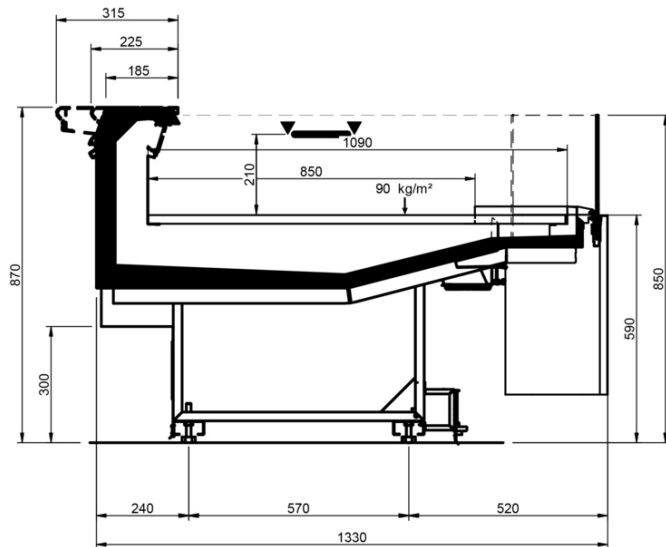

Epta S.p.A. participates in the ECC programme for Refrigerated display cabinets (RDC). Check ongoing validity of certificate online: www.eurovent-certification.com or using: www.certiflash.com

Shape Curve				
Länge mm		937 - ODF	937 - LS-D	937 - DDP
Shape Curve	DESIGN	•	•	•
	STUDIO	•	•	
	STYLE	•	•	

ODF DESIGN

DDP DESIGN

LS-D DESIGN

ODF STUDIO

LS-D STUDIO

LS-D DYNAMIC

ODF STYLE

LS-D STYLE LEGS