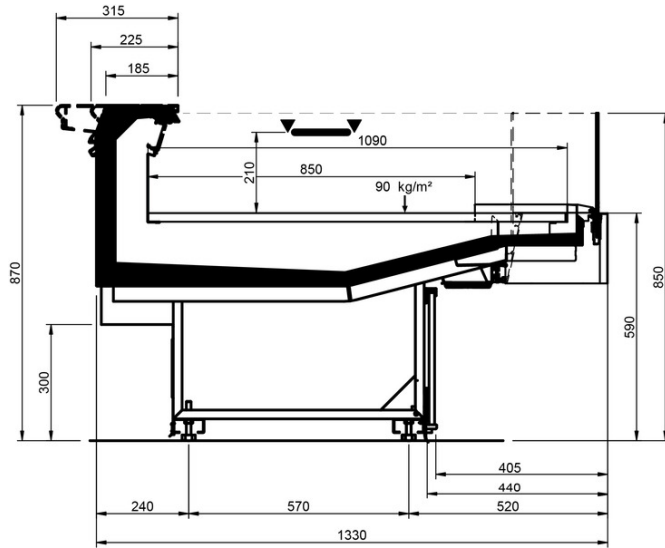

Epta S.p.A. participates in the ECC programme for Refrigerated display cabinets (RDC). Check ongoing validity of certificate online: www.eurovent-certification.com or using: www.certiflash.com

Shape Curve				
Länge mm		937 - ODF	937 - LS-D	937 - DDP
Shape Curve	DESIGN	•	•	•
	STUDIO	•	•	
	STYLE	•	•	

ODF DESIGN

DDP DESIGN

LS-D DESIGN

ODF STUDIO

LS-D STUDIO

LS-D DYNAMIC

ODF STYLE

LS-D STYLE LEGS