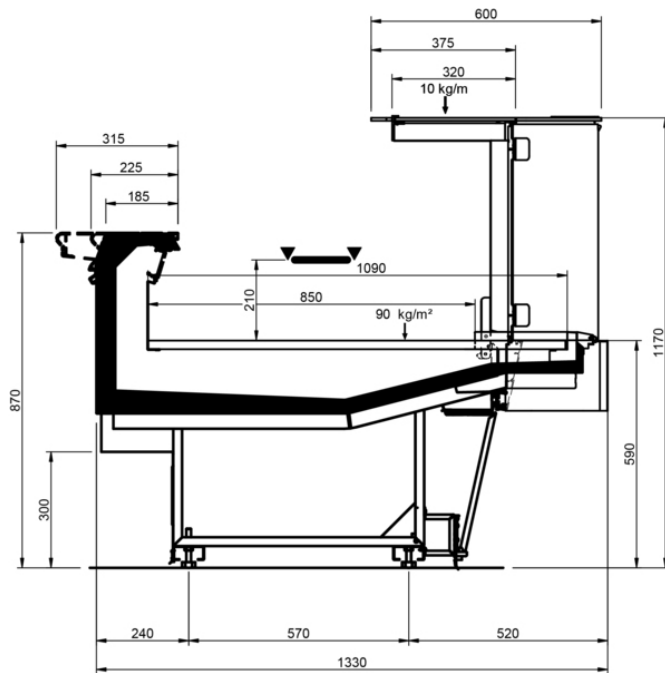

Epta S.p.A. participates in the ECC programme for Refrigerated display cabinets (RDC). Check ongoing validity of certificate online: www.eurovent-certification.com or using: www.certiflash.com

Shape Curve				
Länge mm		937 - ODF	937 - LS-D	937 - DDP
Shape Curve	DESIGN	•	•	•
	STUDIO	•	•	
	STYLE	•	•	

ODF DESIGN

DDP DESIGN

LS-D DESIGN

ODF STUDIO

LS-D STUDIO

LS-D DYNAMIC

ODF STYLE

LS-D STYLE LEGS