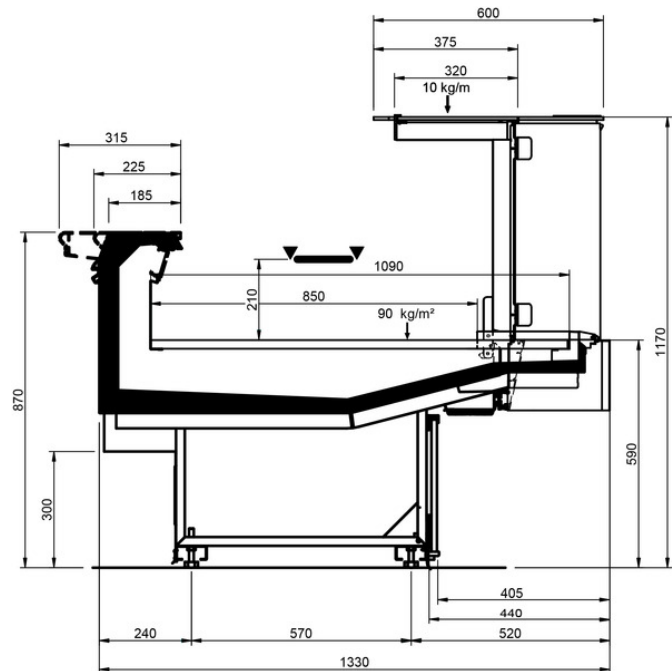

Epta S.p.A. participates in the ECC programme for Refrigerated display cabinets (RDC). Check ongoing validity of certificate online: www.eurovent-certification.com or using: www.certiflash.com

Shape Curve				
Länge mm		937 - ODF	937 - LS-D	937 - DDP
Shape Curve	DESIGN	•	•	•
	STUDIO	•	•	
	STYLE	•	•	

ODF DESIGN

DDP DESIGN

LS-D DESIGN

ODF STUDIO

LS-D STUDIO

LS-D DYNAMIC

ODF STYLE

LS-D STYLE LEGS