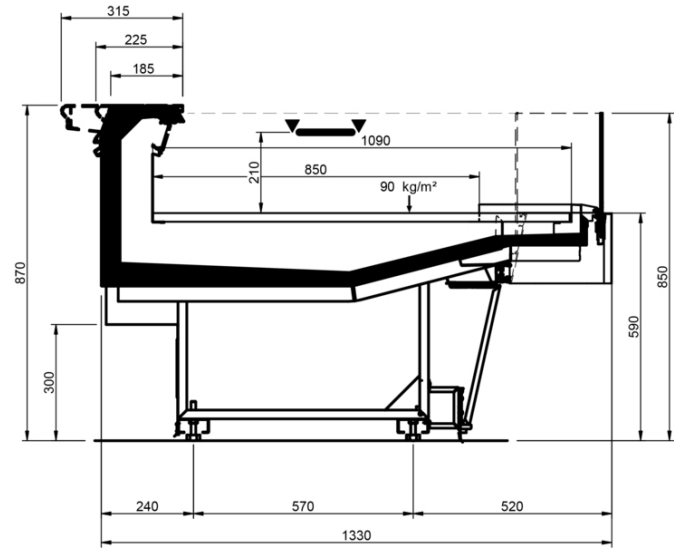

Epta S.p.A. participates in the ECC programme for Refrigerated display cabinets (RDC). Check ongoing validity of certificate online: www.eurovent-certification.com or using: www.certiflash.com

Shape Curve				
Länge mm		937 - ODF	937 - LS-D	937 - DDP
Shape Curve	DESIGN	•	•	•
	STUDIO	•	•	
	STYLE	•	•	

ODF DESIGN

DDP DESIGN

LS-D DESIGN

ODF STUDIO

LS-D STUDIO

LS-D DYNAMIC

ODF STYLE

LS-D STYLE LEGS