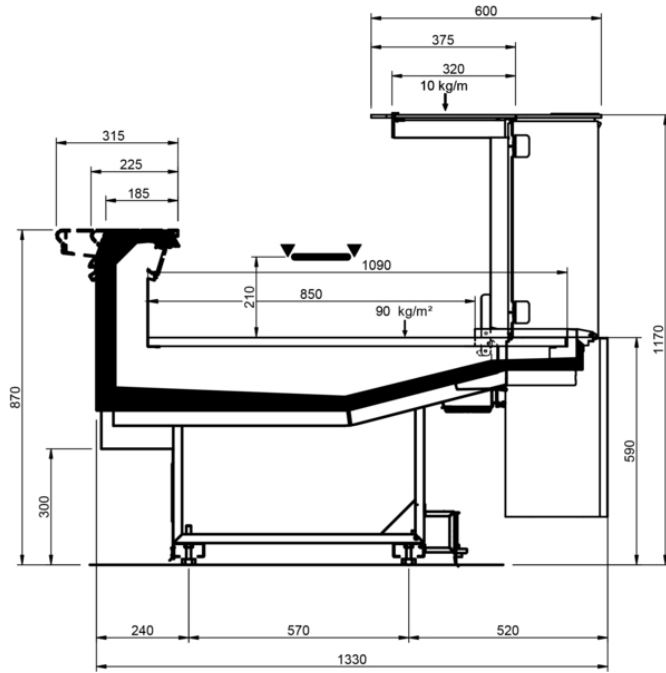

Epta S.p.A. participates in the ECC programme for Refrigerated display cabinets (RDC). Check ongoing validity of certificate online: www.eurovent-certification.com or using: www.certiflash.com

Shape Curve				
Länge mm		937 - ODF	937 - LS-D	937 - DDP
Shape Curve	DESIGN	•	•	•
	STUDIO	•	•	
	STYLE	•	•	

ODF DESIGN

DDP DESIGN

LS-D DESIGN

ODF STUDIO

LS-D STUDIO

LS-D DYNAMIC

ODF STYLE

LS-D STYLE LEGS